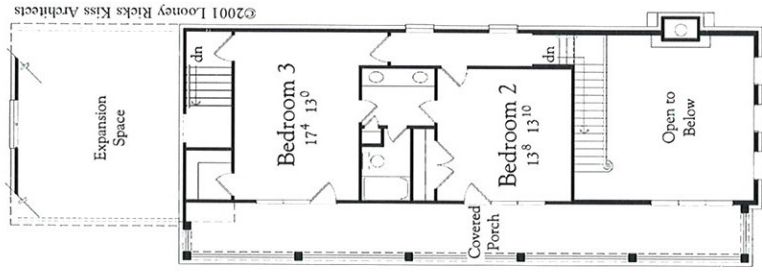

Second Floor Plan

Looney Ricks Kiss

175 Toyota Plaza, Suite 600
Memphis, Tennessee 38103
Telephone 901 521 1440
Fax 901 525 2760

Memphis Nashville Princeton
Architecture Planning Interiors Research

Plan Number OS.95089.LR

Sq. Ft. 1,740

Width 24'-9"

Depth 78'-0 1/2"

©2001 Looney Ricks Kiss Architects, Inc.
All rights reserved.