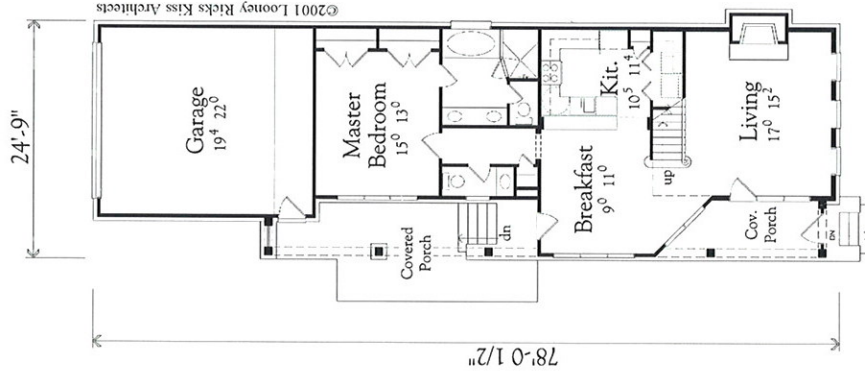

First Floor Plan